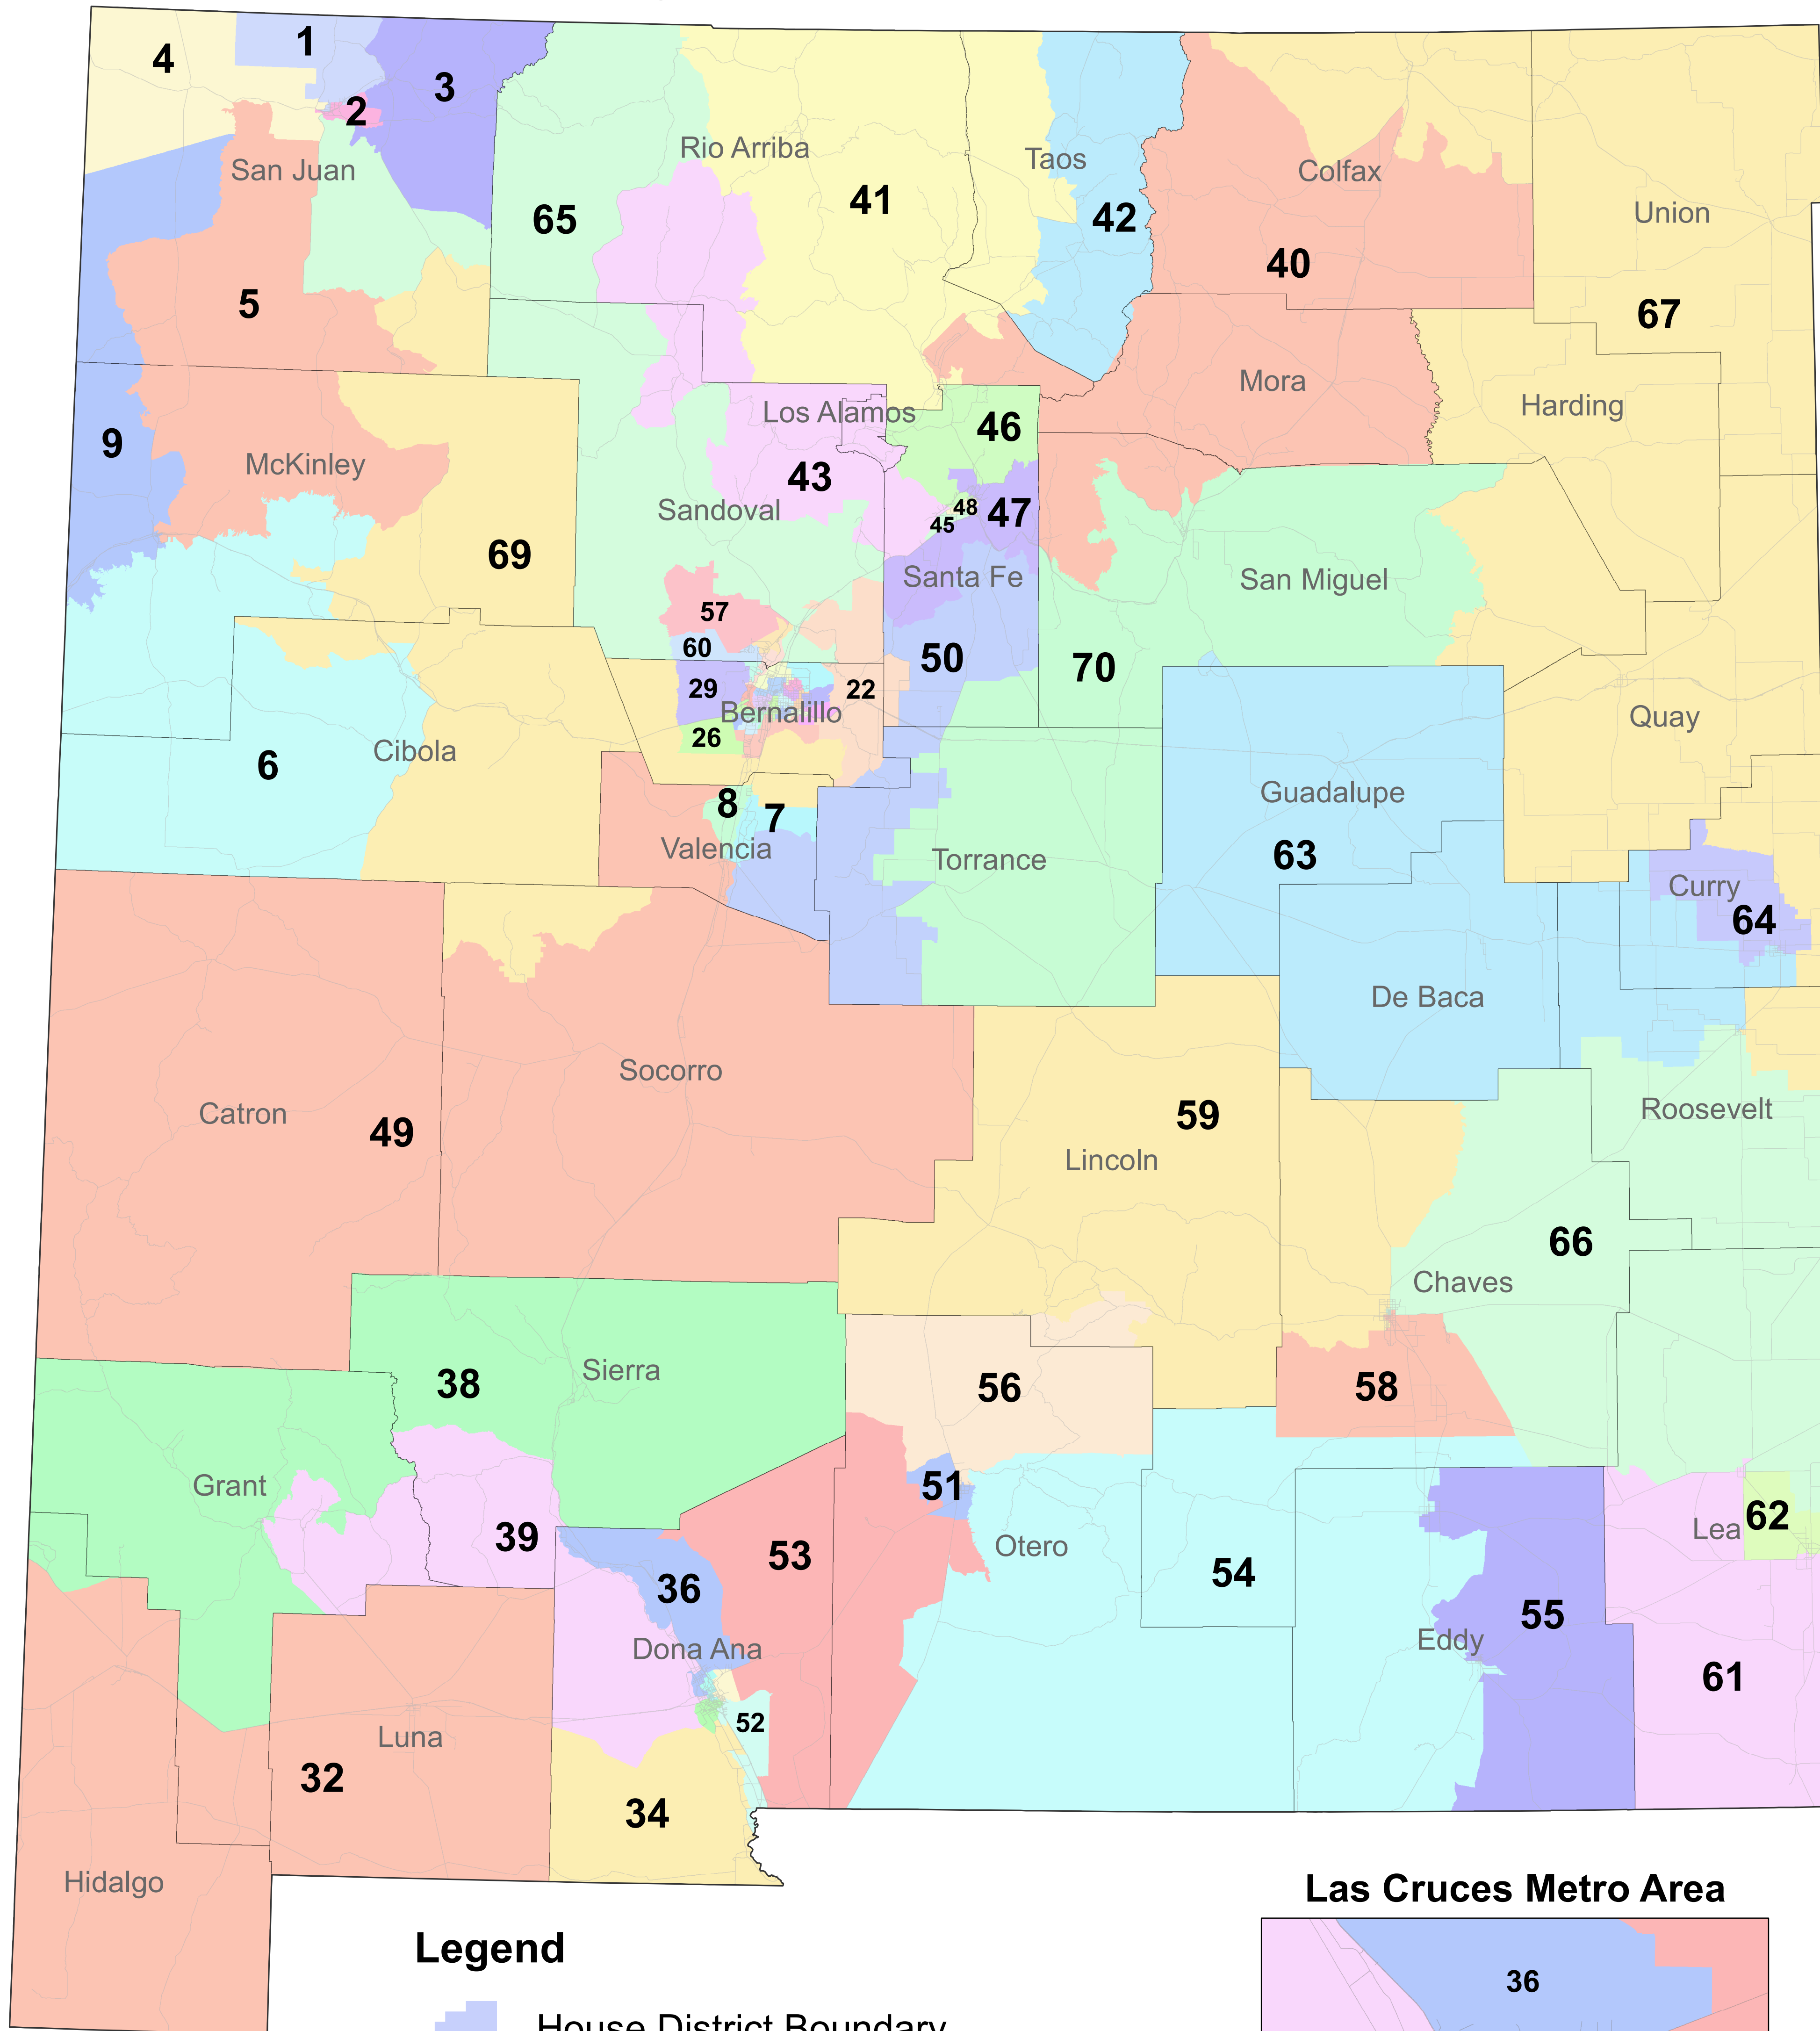

New Mexico House of Representatives

54th Legislature - Second Session, 2020

1. **House**
2. 1 Rodney D. Montoya (R)
   - 2 James R.J. Strickler (R)
   - 3 Paul C. Bandy (R)
   - 4 Anthony Allison (D)
   - 5 D. Wonda Johnson (D)
   - 6 Eliseo Lee Alcon (D)
   - 7 Kelly K. Fajardo (R)
   - 8 Alonzo Baldonado (R)
   - 9 Patricia A. Lundstrom (D)
   - 10 G. Andres Romero (D)
   - 11 Javier I. Martinez (D)
   - 12 Patricio R. Rulobba (D)
   - 13 Patricia A. Roybal-Caballero (D)
   - 14 Miguel P. Garcia (D)
   - 15 Dayan Hochman-Vigil (D)
   - 16 Antonio "Moe" Maestas (D)
   - 17 Deborah A. Armstrong (D)
   - 18 Gail Chasey (D)
   - 19 Sheryl Williams Stapleton (D)
   - 20 Abbas A. Akhil (D)
   - 21 Debra Marie Sarinana (D)
   - 22 Gregg Schmedes (R)
   - 23 Daymon B. Ely (D)
   - 24 Elizabeth L. Thomson (D)
   - 25 Christine Trujillo (D)
   - 26 Georgene Louis (D)
   - 27 Marian Matthews (D)
   - 28 Melanie Ann Stansbury (D)
   - 29 Joy I. Garratt (D)
   - 30 Natalie R. Figueroa (D)
   - 31 William "Bill" R. Rehm (R)
   - 32 Candie G. Sweetser (D)
   - 33 Micaela Lara Cadena (D)
   - 34 Raymundo Lara (D)
   - 35 Angelica Rubio (D)
   - 36 Nathan P. Small (D)
   - 37 Joanne J. Ferrary (D)
   - 38 Rebecca L. Dow (R)
   - 39 Rudolpho S. Martinez (D)
   - 40 Joseph L. Sanchez (D)
   - 41 Susan K. Herrera (D)
   - 42 Dan Barrone (D)
   - 43 Christine Chandler (D)
   - 44 Jane E. Powdrell-Culbert (R)
   - 45 Jim R. Trujillo (D)
   - 46 Andrea D. Romero (D)
   - 47 Brian F. Egolf (D)
   - 48 Linda M. Trujillo (D)
   - 49 Gail Armstrong (R)
   - 50 Matthew McQueen (D)
   - 51 Rachel A. Black (R)
   - 52 Doreen Gallegos (D)
   - 53 Willie A. Madrid (D)
   - 54 James G. Townsend (R)
   - 55 Cathrynn N. Brown (R)
   - 56 Zachary J. Cook (R)
   - 57 Jason Carl Harper (R)
   - 58 Candy Spence Ezzell (R)
   - 59 Greg Nibert (R)
   - 60 Tim Lewis (R)
   - 61 David M. Gallegos (R)
   - 62 Larry R. Scott (R)
   - 63 Martin Ruben Zamora (R)
   - 64 Randal S. Crowder (R)
   - 65 Derrick J. Lente (D)
   - 66 Phelps Anderson (R)
   - 67 Jack Chatfield (R)
   - 68 Karen C. Bash (D)
   - 69 Harry Garcia (D)
   - 70 Tomas E. Salazar (D)