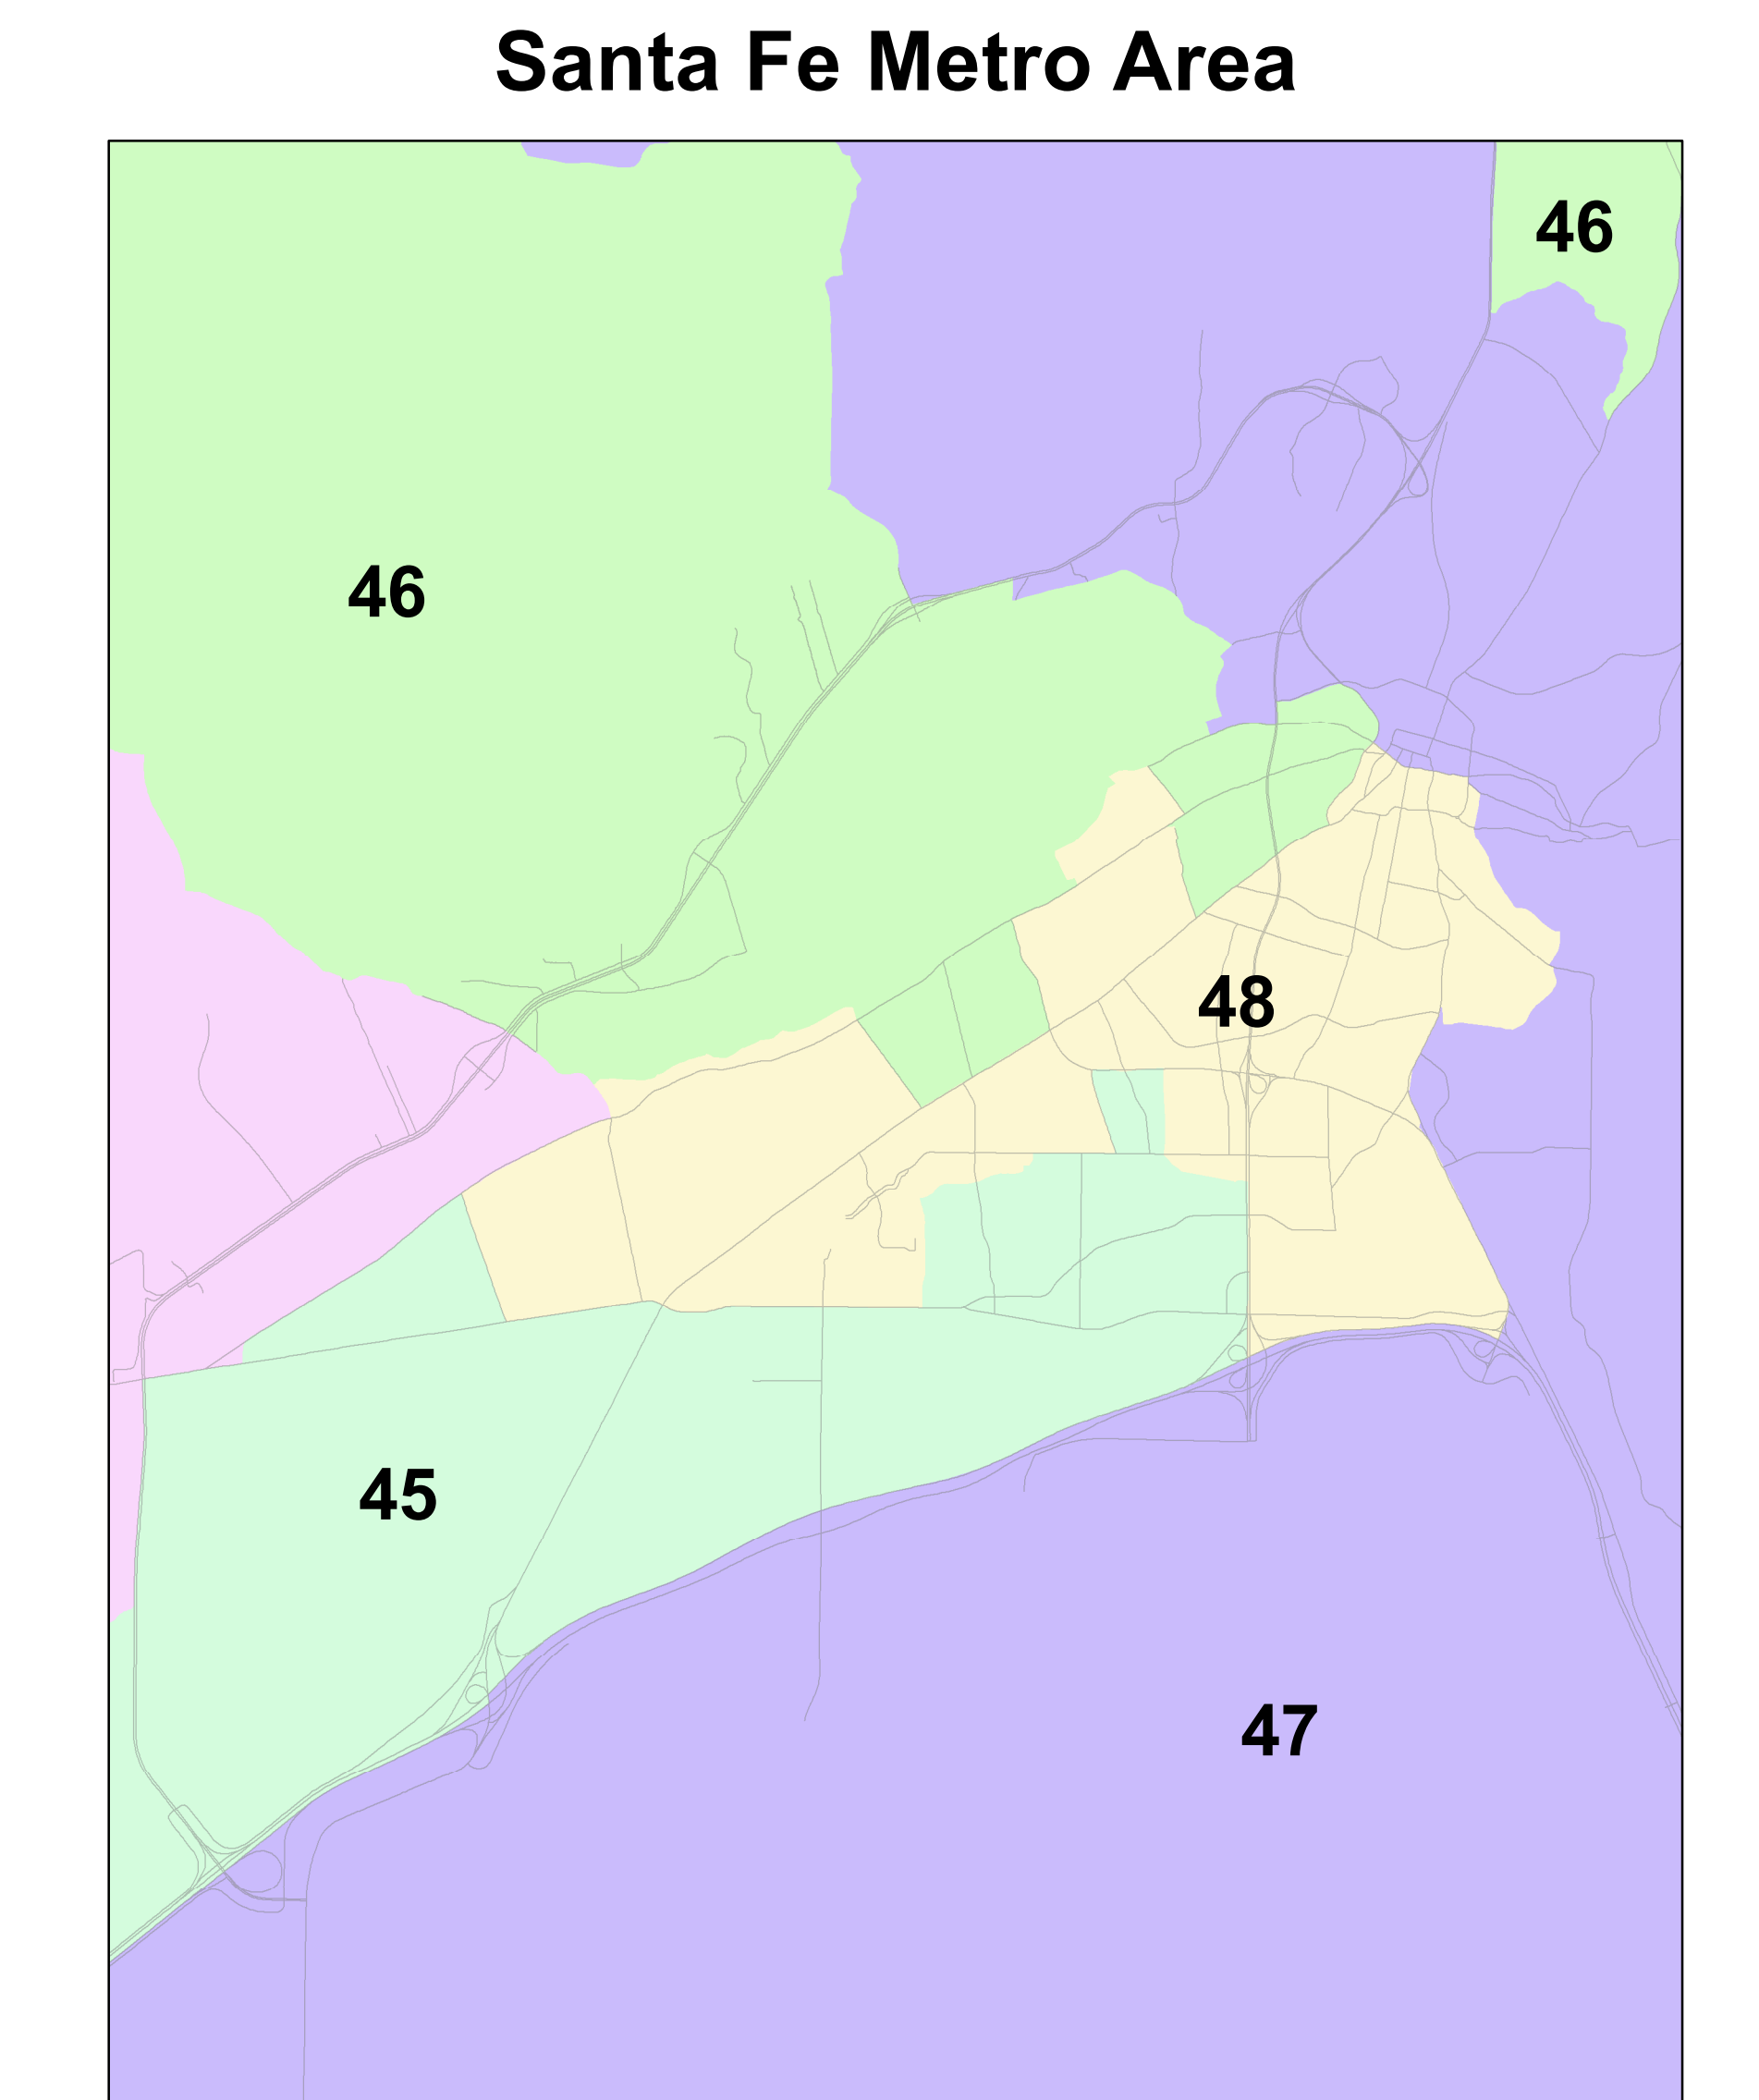

Las Cruces Metro Area

Legend

- House District Boundary
- County Boundary
- Major Roads

Map published by the
New Mexico Taxation and Revenue Department
Information Technology Division
Revision date: 20200108