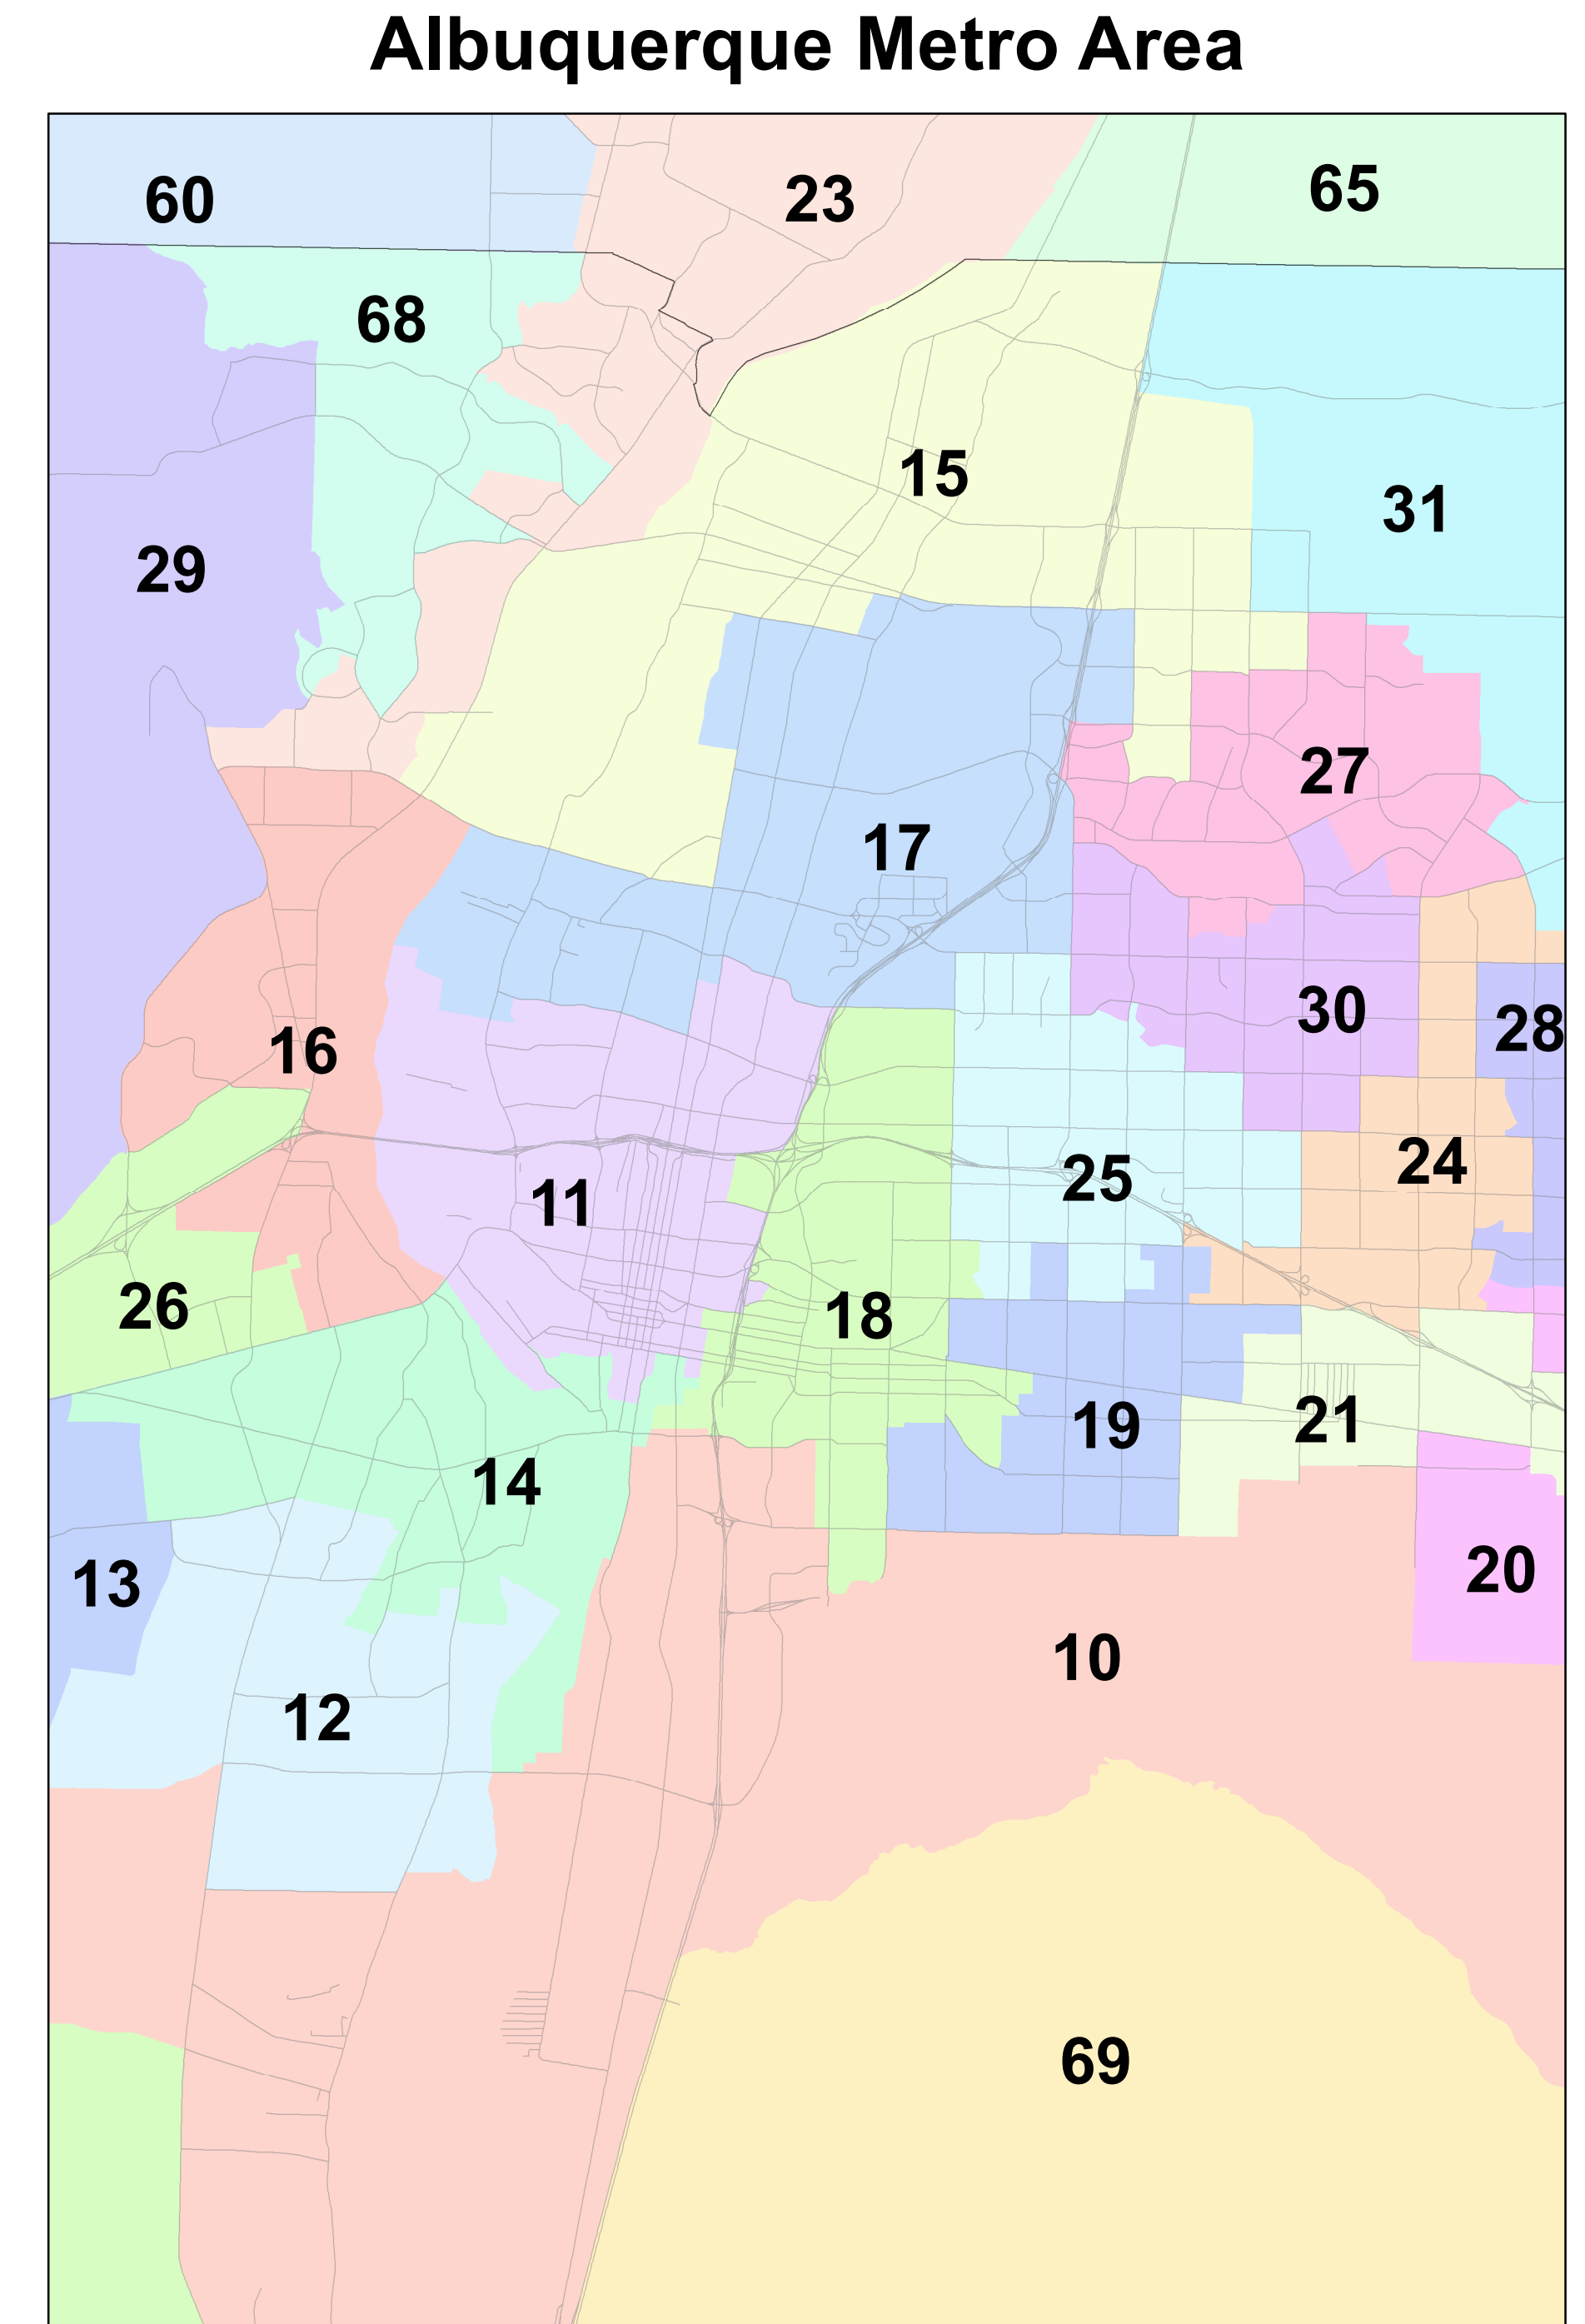

Las Cruces Metro Area

Legend

- House District Boundary
- County Boundary
- Major Roads

Map published by the
New Mexico Taxation and Revenue Department
Information Technology Division
Revision date: 20200108