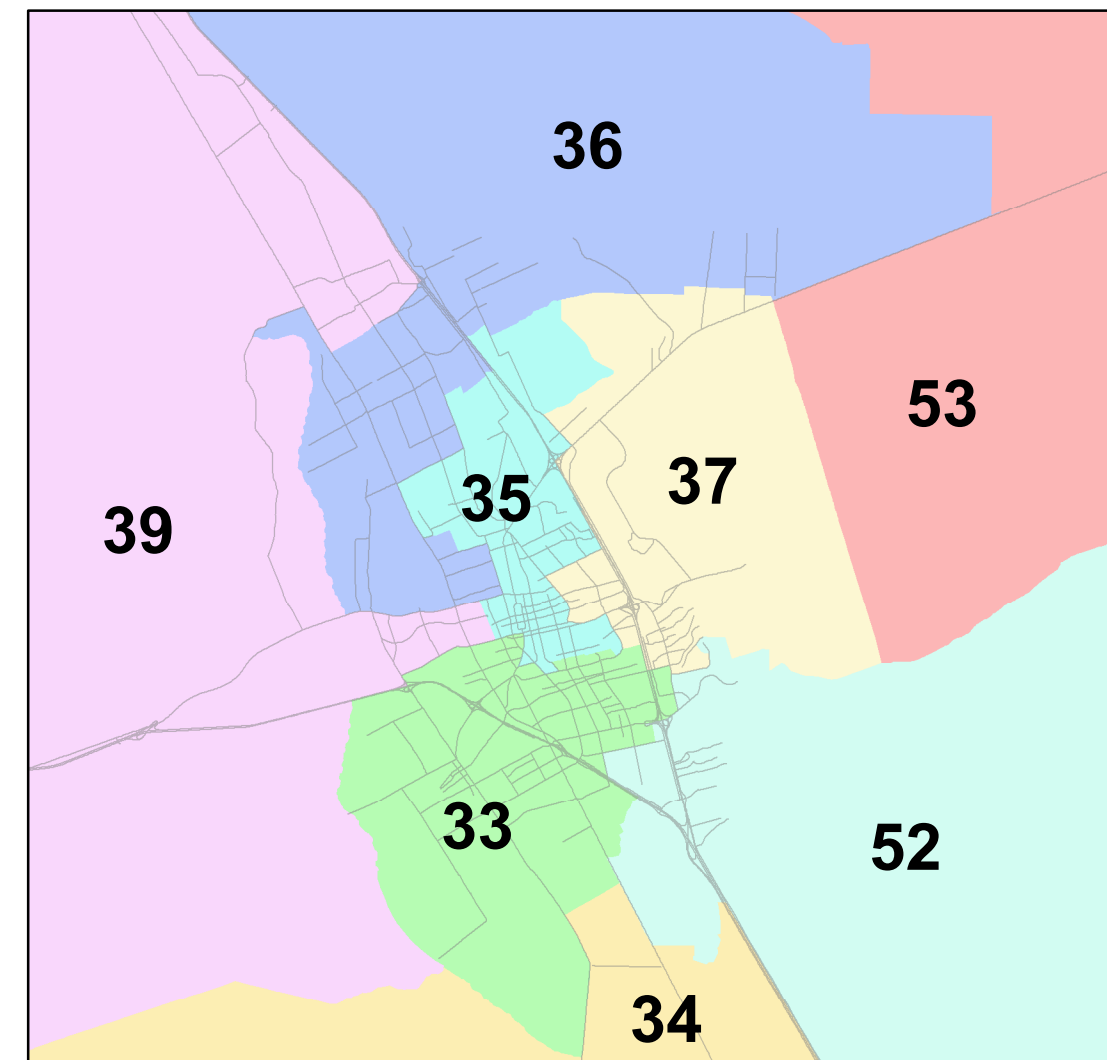

Las Cruces Metro Area

Legend

- House District Boundary
- County Boundary
- Major Roads

Map published by the
New Mexico Taxation and Revenue Department
Information Technology Division
Revision date: 20200108